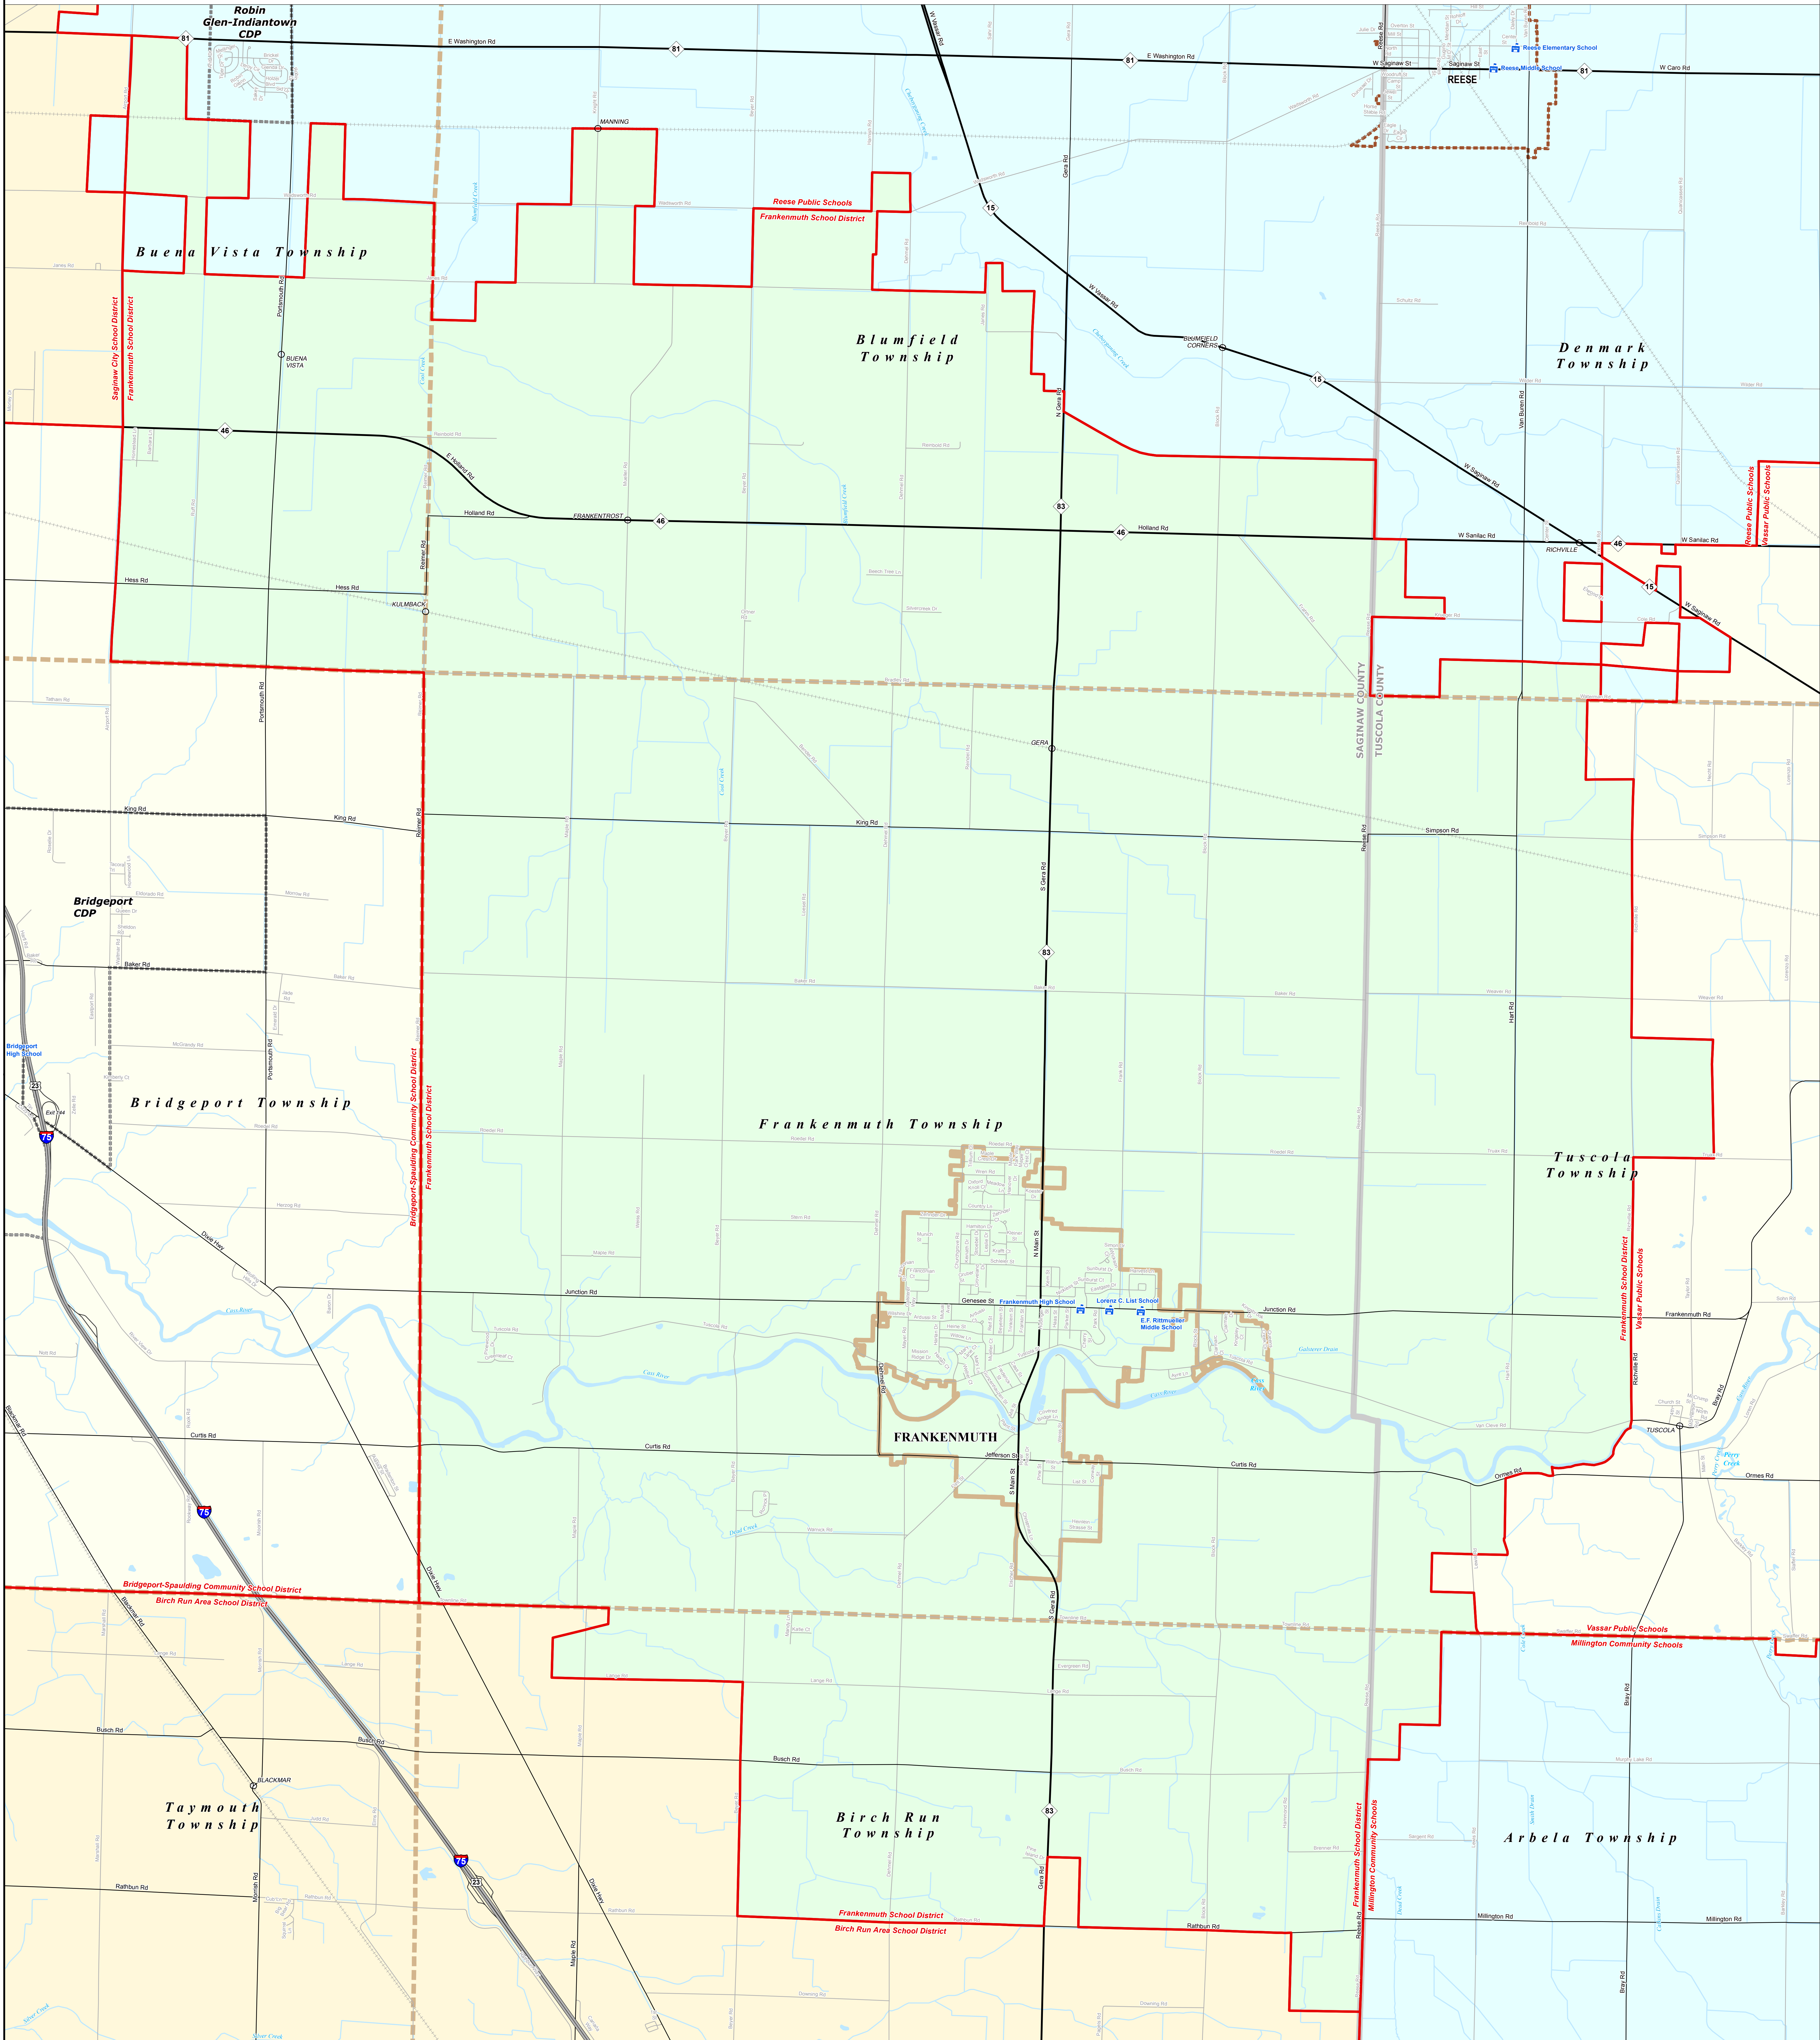

FRANKENMUTH SCHOOL DISTRICT

Saginaw ISD

0 0.25 0.5 1 Miles

*Note: Non K-12 School Districts identified with Asterisk (*) in Name

11/14/13

Legend	
School District	Unincorporated Place
County	School
City	Water Feature
Township	Freeway
Village	Highway
Census Designated Place	Primary Road
	Local Road
	Railroad
	River, Stream, or Drain

Source: Michigan Geographic Framework, v13a